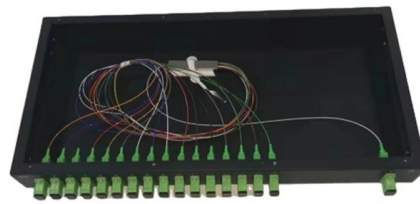

48-Port 10G Ethernet L3 Stackable Fiber Switch with 2x

The 10G downlink port can be connected to the access layer switch or server, and

[Contact Us](#)

Inquiry on 40G Core Switch Compatibility

We are specifically looking to leverage 40G ports on the leaf switches, but we face a challenge in finding a compatible 40G core switch in MikroTik's offerings. To address this, we are

40G Multi 10G Fiber Switch 19" L3

Die Anbindung an den übergeordneten Core-Bereich erfolgt performant und optional redundant mit 40G Ethernet. In Verbindung mit dem 10G Micro Switch von MICROSENS lassen sich kosteneffiziente