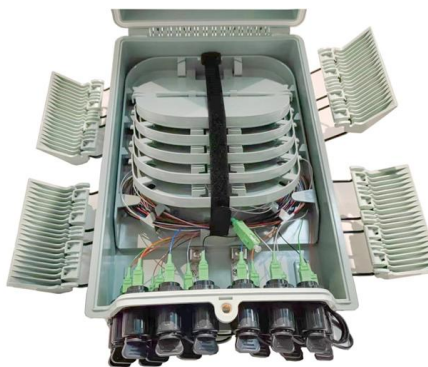

Fiber-optic cable

Fiber-optic cable A TOSLINK optical fiber cable with a clear jacket. These cables are used mainly for digital audio connections between devices. A fiber-optic cable,

[Contact Us](#)

Armored Optical Cable, Multimode, 2/4/6/8/12 Cores,LC,SC,FC,ST

Armored Optical Cable, Multimode, 2/4/6/8/12 Cores,LC,SC,FC,ST,UPC, Flexible Fiber Optic Jumper,50m,60m,70m,80m (2core LC-LC 80m) :
Amazon ^ Creating a new Afterpay account