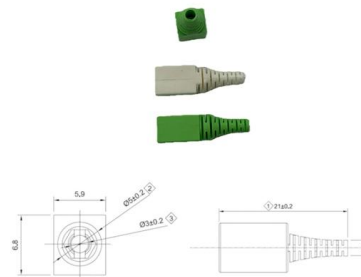

LC-LC Fiber Optic Connectors: A Complete Guide with

We will take you through what LC-LC fiber optic connectors are, why they are so popular and common, and how they stack up to other connectors,

[Contact Us](#)