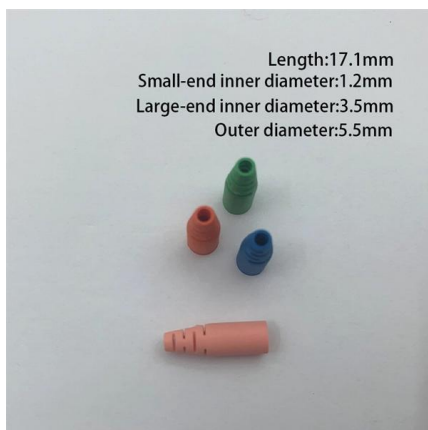

Length:17.1mm
Small-end inner diameter:1.2mm
Large-end inner diameter:3.5mm
Outer diameter:5.5mm

The Ultimate Guide to Indoor Fiber Cable in 2025

For connecting to equipment, factory-terminated patch cords are often the best choice, such as the high-quality LC Fiber Optic Patch Cord offered by

[Contact Us](#)