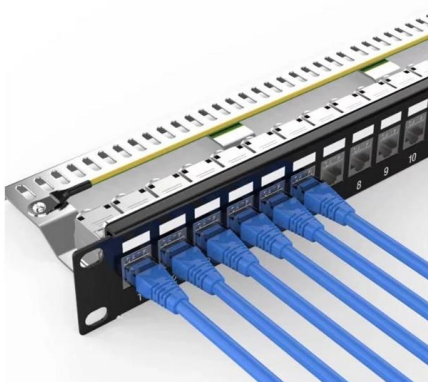

4-48 Fibers LC/SC/FC/ST/LSH SM Fiber