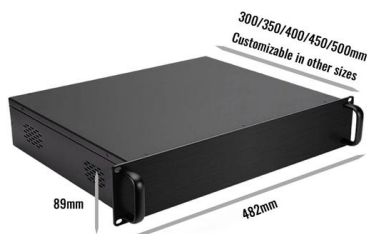

Fiber optic pigtail : LC/UPC 48 pcs. Fiber optic adapter : LC/UPC-LC/UPC DX 24 pcs. SC 24/ LC 48
Material Cold rolled plate. Ports 24 Product Height 1 U.

[Contact Us](#)

4-48 Fibers LC/SC/FC/ST/LSH SM Fiber Pigtail

[Contact Us](#)

LoRa handheld portable base station

Hanutech Fttth 24 Core FDB, LC/PC Pigtail Loaded,

Hanutech Fttth 24 Core FDB, LC/PC Pigtail Loaded, Fiber Patch Panel/Fiber Distribution Box 24 Core, Sliding Rack Mounted Cabinet for Broadband, Internet

[Contact Us](#)

19' 48 Cores Fiber Optical Patch Panel LC Om3 Pigtail

Featured Products standard 19' 1U Fiber optic patch panel is an integrated unit for fiber management .

[Contact Us](#)

Strand LC-SM Pigtail and 12Port Duplex LGX Loaded Panel with