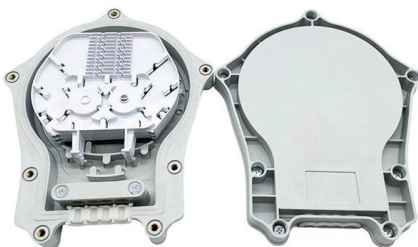

Cable trays are components used in the wiring of buildings to support insulated cables and organise them to be hidden from view. They offer an alternative to open wiring or electrical conduit systems

[Contact Us](#)

Cable tray , MetalEgypt

Accessories for cable trays: MetalEgypt manufactures a complete range of cable tray accessories, including covers, connectors, splice plates, bends, risers, and

[Contact Us](#)

Mesh cable trays , Elekrika.lv

Mesh cable tray with integrated connection, 60x100x3000mm Kopus # DZI 60X100_VEZ 6.97 EUR / m 7.93 EUR Add to cart In Stock: 30 Top Sale -12%

[Contact Us](#)

Cable trays Cable trays

Discover a comprehensive range of high-quality cable trays and cable ladders at ekabel24 - the reliable choice for safe, organized, and standards-compliant

[Contact Us](#)