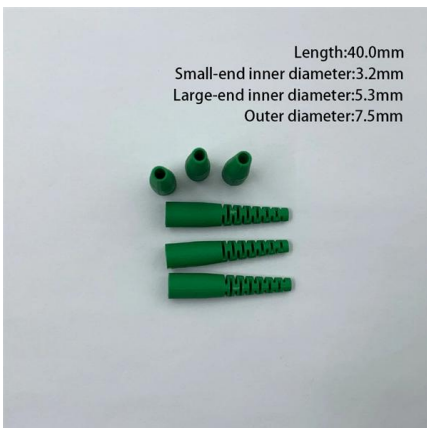

Galvanized Cable Tray In Latvia

A cable tray is an assembly of units that have associated fittings that form a rigid structural system. It is used for securely fastening or supporting cables. Whether you want Galvanized Cable Tray, Ladder

[Contact Us](#)