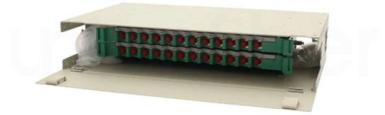

Large-span galvanized cable trays in the Netherlands

Large-span galvanized cable trays in the Netherlands

Cable Tray Technical Guide A practical guide to product selection and

A practical guide to product selection and installation This guide for engineers and installers has been developed by ABB as a practical reference regarding cable tray characteristics, installation, and

[Contact Us](#)

Large Span Cable Tray , Heavy Duty Cable Tray Manufacturer

Large span cable trays are designed to support heavy cable loads across long distances without intermediate supports. Made from high-strength galvanized steel or stainless steel, these trays