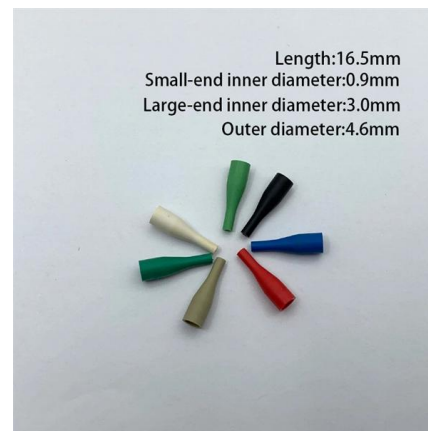

4U-Leading Rackmount Chassis Server case 1U, 2U, 3U

Rackmount chassis Server case 19 inch ATX 4U
N406C Drives 3 x 5.25" + 8 x 3.5" (int.)
Motherboard Size 12" x 9.6" (ATX, Micro ATX or Mini ITX) Dimension 19" x

[Contact Us](#)