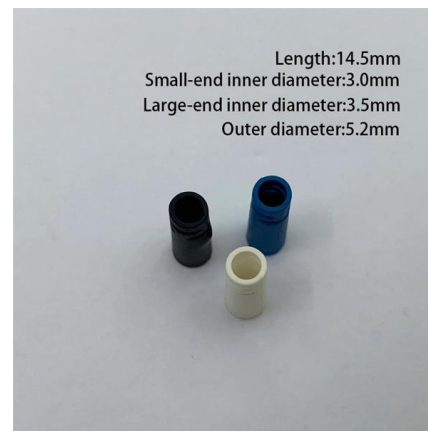

CVD

The example SD-WAN network includes one data center with two Cisco vEdge 5000 routers and five remote sites with a mix of Cisco vEdge 1000 routers, Cisco vEdge 100 routers, and Cisco ISR 4351

[Contact Us](#)