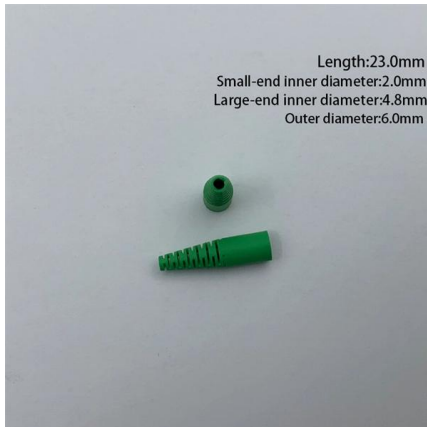

Cisco Catalyst 8300-1N1S-6T Enterprise 6-Port Gigabit Ethernet 1

The Catalyst 8300 Series is purpose-built for high performance and integrated SD-WAN Services along with flexibility to deliver security and networking services together from the cloud or on premises. It

[Contact Us](#)

Cisco Catalyst 8300 Series Edge Platforms Data Sheet

The Catalyst 8300 Series is purpose-built for high performance and integrated SD-WAN Services along with flexibility to deliver security and networking services together from the cloud or

[Contact Us](#)

Cisco C8300-1N1S-6T Catalyst Edge Router - 6x 1G

The Cisco C8300-1N1S-6T is a high-performance enterprise SD-WAN edge router built to meet the demands of scalable branch and WAN deployments. Part of the

[Contact Us](#)