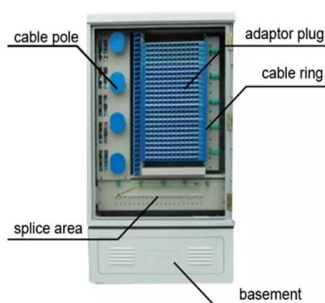

Langzhi: GPON EPON OLT ONU & SFP Manufacturer

Langzhi China is a professional FTTH equipment manufacturer specializing in GPON/EPON OLT, ONU/ONT, and SFP modules compatible with Huawei & ZTE.

[Contact Us](#)