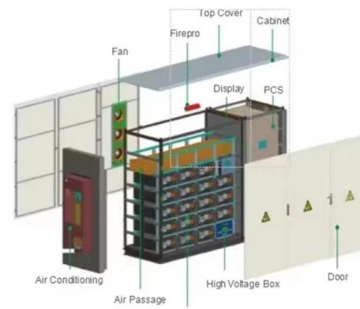

Horizontal Standard Tee , Ladder Trays , Cable Tray and Reels , Wire

Choose from an extensive selection of metallic ladder tray with a variety of rung and bottom styles to choose from. Finishes include steel, 304L and 316L stainless steel to meet the needs of any

[Contact Us](#)

Horizontal tee cable ladder

Shop high-quality horizontal tee cable ladders from reliable suppliers. Find durable, lightweight, and fireproof options for efficient cable management.

[Contact Us](#)

Ladder type horizontal equal diameter tee XQJ-T1-03A

Ladder type horizontal equal diameter tee XQJ-T1-03A Home / Cable Tray System / Cable Tray Accessories / Ladder type horizontal equal diameter tee XQJ-T1-03A

[Contact Us](#)