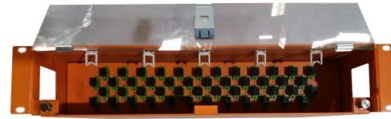

Ladder Type Cable Trays, Cable Trays, Manufacturer, India

We are Manufacturer, Supplier, Exporter of Ladder Type Cable Trays, Ladder Cable Trays, Cable Trays, Cable Tray Support Systems, from Pune, Maharashtra, India.

[Contact Us](#)

Horizontal Expanding Tee , Ladder Trays , Cable Tray and Reels

The aluminum I-beam design of ITray is perfect for industrial installations with large diameter cables in long span situations, minimizing total tray width and creating a smooth transition between straight

[Contact Us](#)

Affordable Industrial Ladder and Horizontal Bend Cable Trays from

High-quality industrial ladder cable trays and horizontal bend cable trays available from a trusted manufacturer and supplier based from Pune India, ensuring durable and efficient cable management

[Contact Us](#)