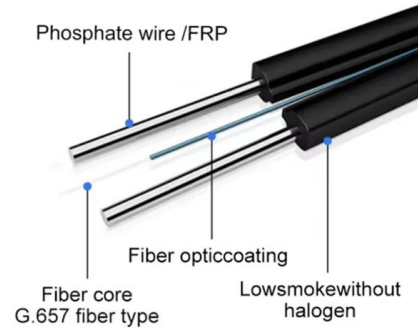

Rapid Tray Aluminum

C-Channel Swage Ladder trays are prefabricated metal structures that consist of two side rails connected by individual transverse members or rungs. Ladder tray is

[Contact Us](#)

Ladder Type Cable Trays

In this comprehensive guide, we'll walk you through the precise steps and considerations required to install Pioneer's ladder type cable trays with efficiency

[Contact Us](#)