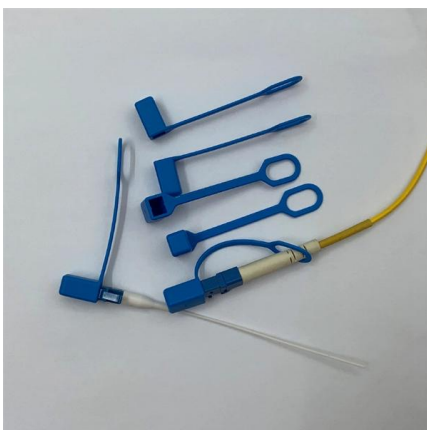

Aluminum Ladder Tray

Cope aluminum swage ladder tray offers superior rigidity and easy cable installation for high vibration environments.

[Contact Us](#)

Cable management , Cable tray , Cable ladder rack , Eaton

With unmatched quality and service, we offer a variety of styles, materials and finishes available to support virtually any commercial and industrial cable management application requirement.