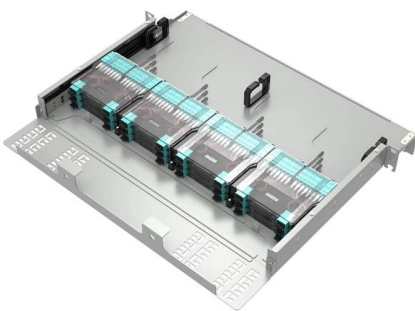

Rapid Tray Aluminum

C-Channel Swage Ladder trays are prefabricated metal structures that consist of two side rails connected by individual transverse members or rungs. Ladder tray is

[Contact Us](#)

Ladder Type Cable Trays

In this comprehensive guide, we'll walk you through the precise steps and considerations required to install Pioneer's ladder type cable trays with efficiency

[Contact Us](#)