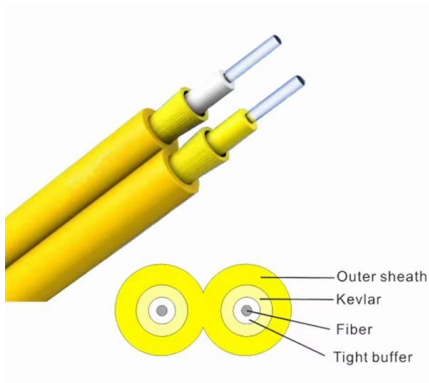

[Contact Us](#)

Cable Tray Trunking & Ladder Installation Method for

Resources For Electrical & Electronic Engineers Cable Tray Trunking & Ladder Installation Method for Projects The purpose of this article is to define the

[Contact Us](#)

Cable Tray , PT Surya Cakra Mandiri , 20+ Years Experience

We provide custom fabrication based on your project requirements -- including tray dimensions, thickness, material type, and coating (e.g., hot dip galvanized, powder-coated, or stainless steel finish).

[Contact Us](#)

Cable Trays and Fittings

Streamline cable management with our cable trays and fittings. Browse our selection for reliable, durable options tailored to your project requirements.

[Contact Us](#)