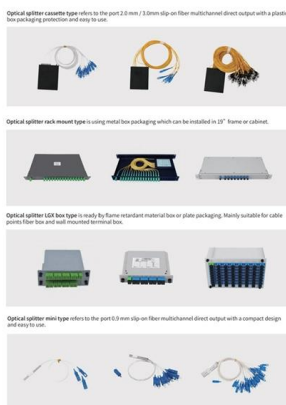

PT. Surya Cakra Mandiri , Pabrik Cable Ladder dan

Complete Cable Management Solutions for Industrial Projects Your reliable supplier of cable trays, ladders, wire mesh, FRP & GRP systems -- engineered for

[Contact Us](#)

Ladder Type Cable Tray Drawings

This document contains engineering drawings for ladder cable trays, hold down clamps, and general notes. The drawings are for a construction project in Mekele,

[Contact Us](#)

FIBERGLASS CABLE LADDER TRAY

Enduro's fiberglass cable ladder tray is lightweight but tough enough to withstand the toughest industrial conditions.

[Contact Us](#)