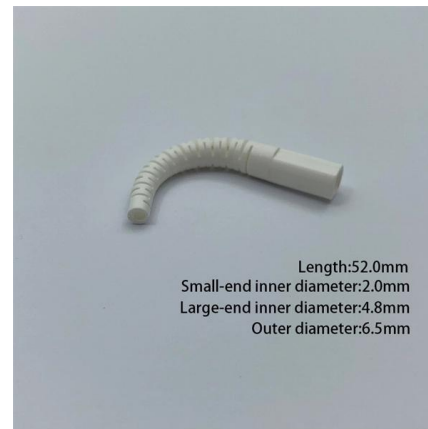

Differences Between ST, SC, FC, and LC Fiber

Q3: What is the difference between SC and LC connectors? A: LC is smaller (half the size of SC) and supports higher port density, making it the

[Contact Us](#)