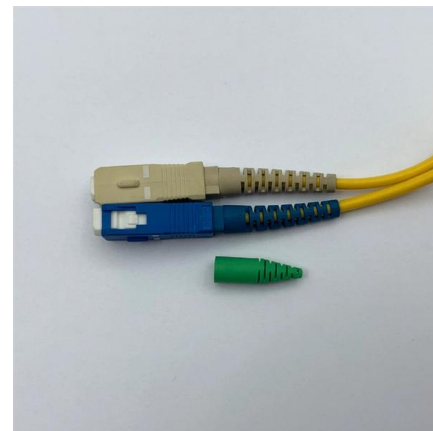

Introduction to G652D Fiber

OS1 optical fibers are best for ranges under 2000m for in-premise networks. For large transmission distances, OS1 fiber optic cables are best. You

[Contact Us](#)