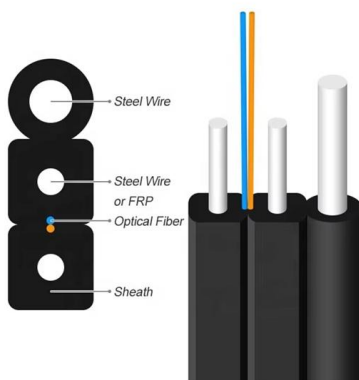

KVM Extenders from Your Extender Experts

Our diverse product offerings of KVM extenders will address any of your needs; wireless KVM extenders will eliminate the need to run cabling but are limited in distance, while CAT5 (copper) extenders will

[Contact Us](#)