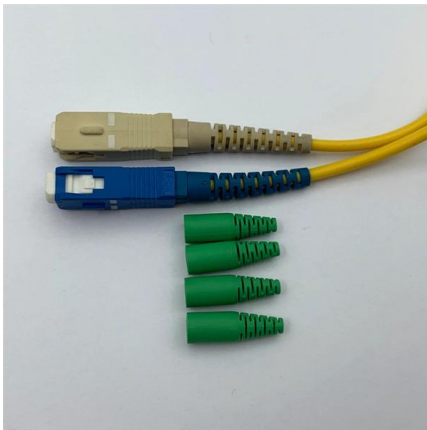

KA BANG , JXF distribution cabinet

Designed for a standard lifespan of 8-10 years, these boxes can be extended to 15 years through optimized load management and enhanced maintenance. The standard JXF box has a maximum

[Contact Us](#)

JXF Low Voltage Distribution Box , Durable Electrical

JXF Low Voltage Distribution Box is designed for power distribution, lighting, and automation systems in 220/380V AC applications. Its steel enclosure provides

[Contact Us](#)

Jxf Distribution Box Enclosure Waterproof Metal

Metal Indoor Distribution Box Enclosure
Description: JXF indoor metal enclosure box is designed to be assembled into the distributing board with various control

[Contact Us](#)