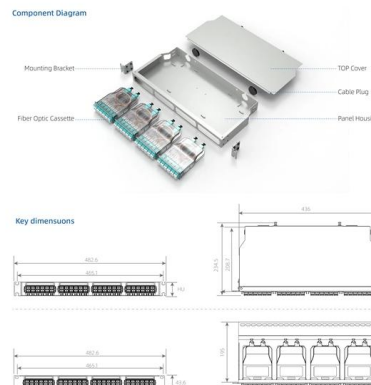

JXF Control box-Gongshun electric co.,tld.

JXF small distribution box is a widely used device in low-voltage power systems, designed for the distribution and control of electrical energy. Suitable for various buildings, industrial, and commercial

[Contact Us](#)