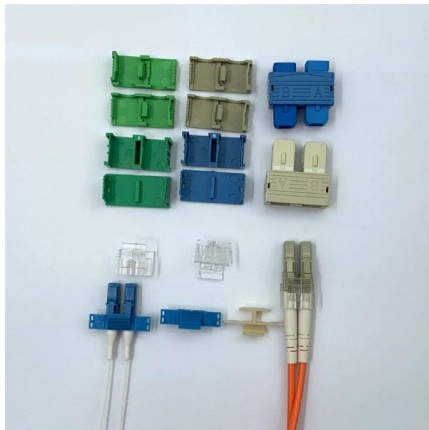

Intelligent Patch Panel Strategic Dynamics: Competitor

The intelligent patch panel market is booming, projected to reach $6.27 billion by 2033, driven by 5G, cloud computing, and SDN. Explore market trends, leading

[Contact Us](#)

Intelligent patching systems: A competitive advantage

While intelligent patching systems may not be the obvious solution for all enterprise networking customers, careful analysis reveals that these systems are

[Contact Us](#)

S-Type Intelligent Fiber Patch Panel

S-Type Intelligent Fiber Patch Panel General Description S-type Fiber patch panels 19" 24 port modular Patch Panel can be managed by IMU using RJ45 cable,

[Contact Us](#)