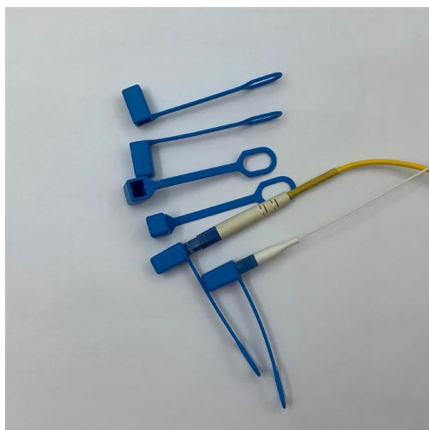

Infinique Intelligent Fiber Patch Panel 24 Port , Infinique

Infinique Fiber Patch Panels are designed with superior features and provide high density connectivity suitable for datacenters. The panel features include a fully

[Contact Us](#)