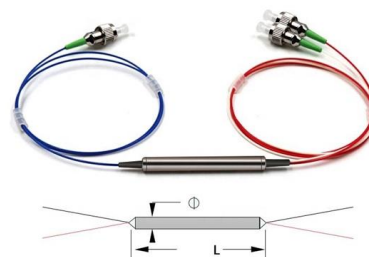

Large span cable tray

China Large span cable tray catalog of Galvanized Waterproof Marine Cable Tray Trunking for Construction, Customized Large Span Galvanized Distribution Electrical Cable Tray provided by

[Contact Us](#)