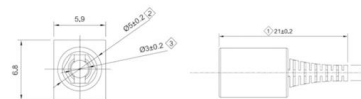

Switch PoE au Maroc , Meilleurs prix et performance réseau

Simplifiez votre installation réseau avec nos switchs PoE, alliant alimentation et connectivité en un seul câble. Livraison rapide au Maroc !

[Contact Us](#)

PoE over Coax 1CH Kit via PoE Switch (1 x IPC-600T

Description PoE over Coax 1CH Kit via PoE Switch (1 x IPC-600T & 1 x IPC-600R) The CSD-POE-6001KIT consists of a PoE transmitter and receiver unit and

[Contact Us](#)