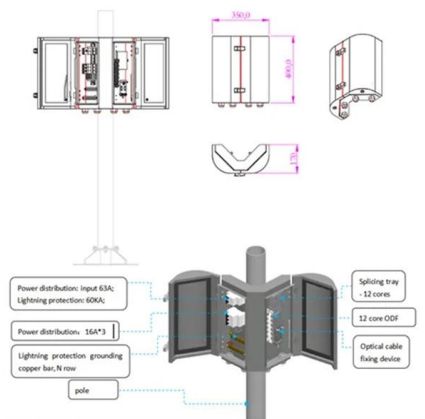

Ivory Coast electrical outlets & plugs

Do I need a power plug adapter or power converter for Ivory Coast? All you need to know about electrical outlets, plug types and electricity voltage in Ivory Coast in a single overview.

[Contact Us](#)

Plug For Ivory Coast: What You Need To Know

What is the plug for Ivory Coast? Understand the electrical outlets, their types, voltage, and figure out if you need an adapter.

[Contact Us](#)