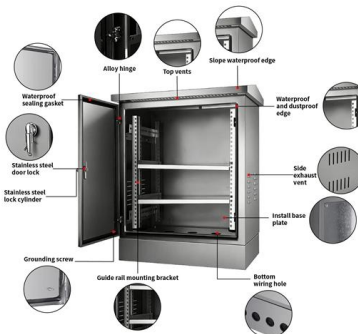

Ivory Coast Ethernet Switch Market (2025-2031) , Forecast, Drivers

6Wresearch actively monitors the Ivory Coast Ethernet Switch Market and publishes its comprehensive annual report, highlighting emerging trends, growth drivers, revenue analysis, and forecast outlook.

[Contact Us](#)