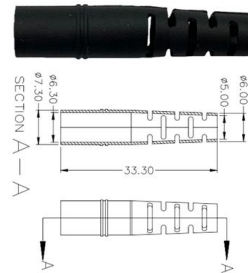

CE-TEK CEP-PA Series Black Glass Reinforced

Buy CE-TEK CEP-PA Series Black Glass Reinforced Polyester Junction Box, IP66, ATEX, 250 mm, 120mm 255 mm CEP252512PA. Browse our latest Junction

[Contact Us](#)