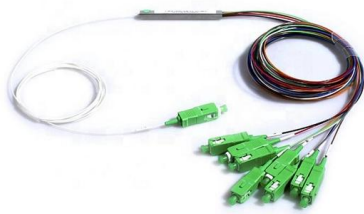

# **Iraq CE Certified Junction Box 6-pin**

## Iraq CE Certified Junction Box 6-pin

---

### CE-TEK CEP-PA Series Black Glass Reinforced Polyester Junction Box

NB; This partial "Component" certification may be used as the basis for subsequent certification of an equipment assembly or protective system.;CE-TEK Empty GRP Junction Boxes are intended for use

### CE-TEK CEP Series Black Glass Reinforced Polyester

Buy CE-TEK CEP Series Black Glass Reinforced Polyester Junction Box, IP66, 26 Terminals, ATEX, 160 mm, 90mm 260 mm CEP261690PAI. Browse our latest