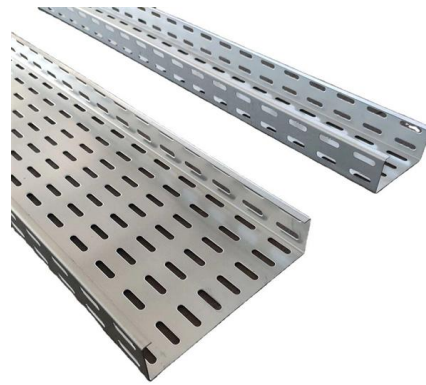

### CE-TEK CEP-PA Series Black Glass Reinforced

Buy CE-TEK CEP-PA Series Black Glass Reinforced Polyester Junction Box, IP66, ATEX, 250 mm, 120mm 255 mm CEP252512PA. Browse our latest Junction

[Contact Us](#)

### CE-TEK CEP Series Black Glass Reinforced Polyester

Buy CE-TEK CEP Series Black Glass Reinforced Polyester Junction Box, IP66, 26 Terminals, ATEX, 160 mm, 90mm 260 mm CEP261690PAI. Browse our latest