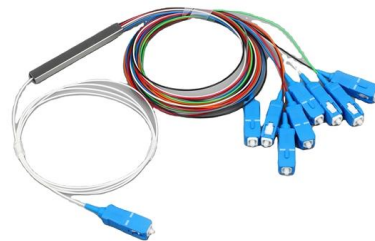

IE CEX heavy duty mild steel and stainless steel Junction Boxes and

CE-TEK's flexible certification ATEX provides a wide scope for manufacturing various standard and non-standard size CEX enclosures up to 2000 x 2000 x 600 mm. CEX enclosures are available in special

[Contact Us](#)