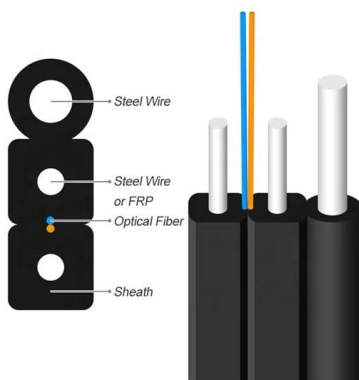

CE-Certified Junction Boxes

CE-Certified Junction Boxes Water-tight connections for multiple mats As part of a safety system that includes mats, MAX-series control units and Larco CE-Certified Junction Boxes offer a compact

[Contact Us](#)

Explosion Proof Junction Box , Get Instant Quote

Top-ranked explosion proof junction box supplier in UAE, Middle East, offering high-quality flame proof junction box with not compromise on quality.

[Contact Us](#)

ATEX Marshalling, Junction Boxes / Enclosures (Ex d, Ex e)

ATEX-certified junction boxes provide explosion-proof protection for electrical connections, ensuring compliance with ATEX and IECEx regulations. Designed for use in Ex d and Ex e hazardous areas,

[Contact Us](#)

CE-TEK CEP-PA Series Black Glass Reinforced Polyester Junction Box

Introducing a new range of IECEx certified junction boxes from CE-TEK. All the boxes in the range incorporate factory fitted DIN Rail mounted, terminal connector blocks and are pre-machined with

[Contact Us](#)