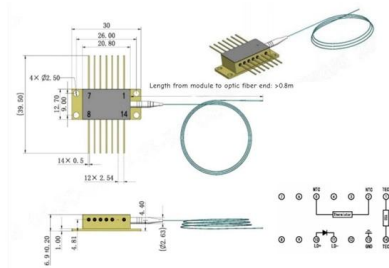

Application of Intelligent Operation and Maintenance Platform for Rail

The intelligent operation and maintenance platform can provide decision support for the maintenance of equipment of urban RTPSS and effectively improve the intelligent management of urban rail transit

[Contact Us](#)

Outline drawings
mm

Application of Intelligent Operation and Maintenance Platform for Rail

The intelligent operation and maintenance platform can provide decision support for the maintenance of equipment of urban RTPSS and effectively improve the intelligent management of

[Contact Us](#)