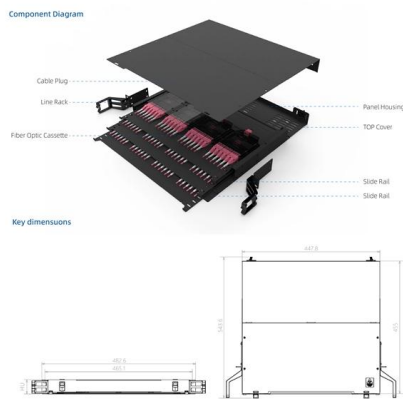

Stock Portfolio Management & Tracker

Track your personal stock portfolios and watch lists, and automatically determine your day gain and total gain at Yahoo Finance

[Contact Us](#)