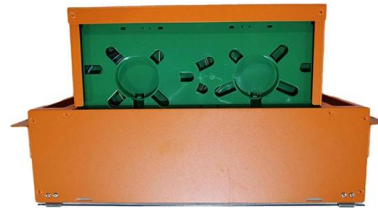

[Contact Us](#)

iSmart Series Integrated Cabinet Solution - RSP Technology

iSmart Series Integrated Cabinet SolutionThe iSmart Series Micro Data Center Solution, also referred to as the mini & micro integrated data center, incorporates a UPS, air conditioner, power distribution

[Contact Us](#)

Square D(TM) IPaCS: Integrated Power and Control

Enjoy faster installation and reduced space requirements with an Integrated

[Contact Us](#)

Power system cabinet

Tailored Enclosure & Integration Solutions to Simplify Deployment and Boost Efficiency KDST's power system cabinets offer flexible internal configurations to accommodate various electrical components,

[Contact Us](#)

Electronic Cabinets

Trascon delivers electronic cabinet integration solutions with precision engineering for industrial, defence, and aerospace applications.

[Contact Us](#)

DTU Intelligent Electrical Control Cabinet , Power Distribution