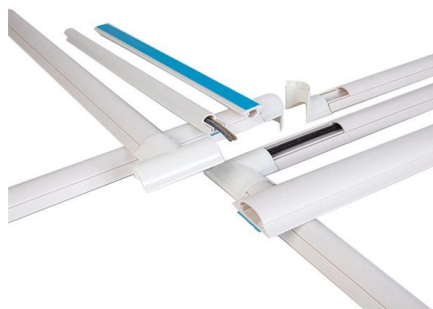

DOOR TO DOOR

Door to door intermodal transports, thanks to a fleet of 2,700 own containers 30'/45? we are able to cover Italy; France; United Kingdom; Ireland; Belgium; Netherlands; Germany; Greece; Turkey.

[Contact Us](#)