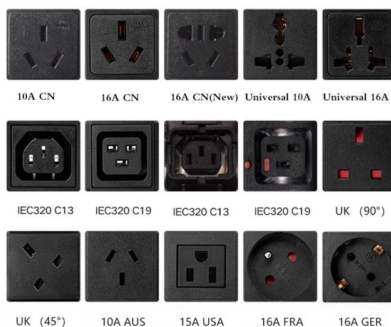

Cable Tray and Conveying Systems

Cable Tray Systems Our cable trays meet the standard quality and testing requirements demanded in Turkey and many other countries around the world. It is a system that facilitates the transportation of

[Contact Us](#)