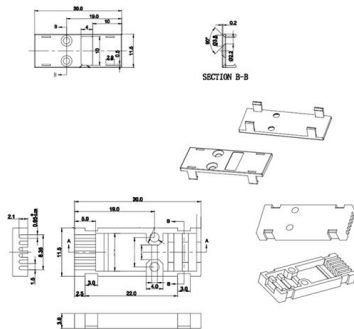

Integrated Steel Plant » Cable Tray System

We at Integrated Steel hold a pan-Saudi Arabia presence to supply cable trays of the highest industrial standards to businesses, factories, manufacturing units, and

[Contact Us](#)

TEES Chapter 7

Wire raceways shall be integrated as part of the cabinet, allowing for neat internal wiring. The installation of standard rack-mounted equipment shall not be inhibited by wires and cables for the full height and

[Contact Us](#)

Contact Us

For datasheets, pricing, or custom fiber access solutions, please visit:
<https://www.frindel.es>