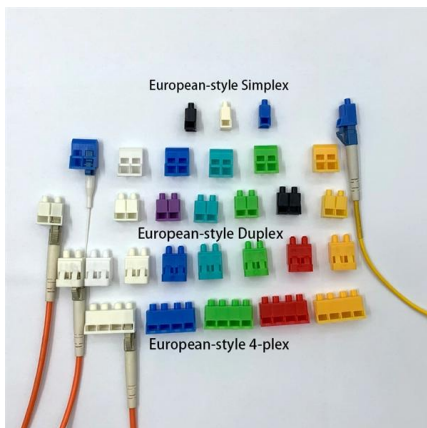

Walkable cable tray system , OBO

The BKRS walkable cable tray system from OBO offers a closed space for routing cables, protecting them against soiling and footfall. Special dust protection

[Contact Us](#)