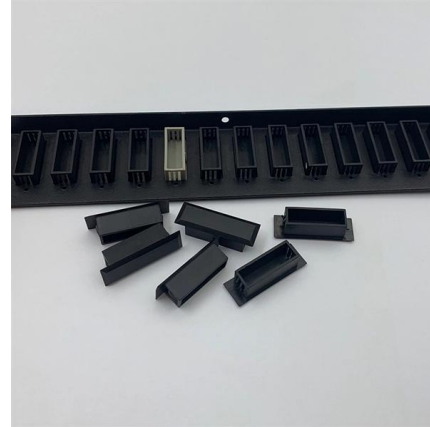

Cable Tray and Conveying Systems

Cable Tray Systems Our cable trays meet the standard quality and testing requirements demanded in Turkey and many other countries around the world. It is a system that facilitates the transportation of

[Contact Us](#)

Cable Tray

Using high-quality materials and mature processes, the trays are structurally robust, provide neat wiring, and offer reliable protection, meeting the cable laying needs

[Contact Us](#)