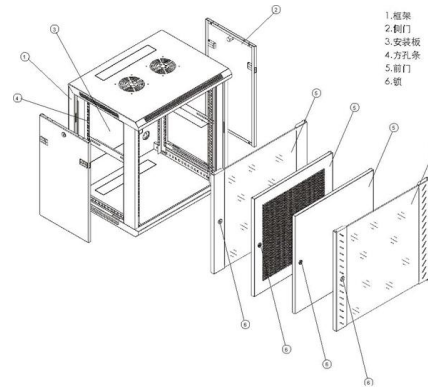

Vertiv SmartAisle Containment

For cold aisle containment for aisle widths: 1200 / 1800 mm (+/- 50 mm) Quick and easy mounting Suitable for Vertiv™ VR, Vertiv™ Knürr™ MIR and Vertiv™ Knürr DCMT™ racks and most racks

[Contact Us](#)

CABLE TRAY

We manufacture a wide range of products capable of providing the characteristics which respond to the proposed application, along with quality of assembly, speed of installation, and cost-saving cable trays.

[Contact Us](#)

Aisle Containment Systems From EDP Europe , Data Centre Services

With 15 years of experience in supplying and installing aisle containment solutions, EDP designs, manufactures, and installs bespoke Hot & Cold Aisle Containment systems for projects of any size.

[Contact Us](#)