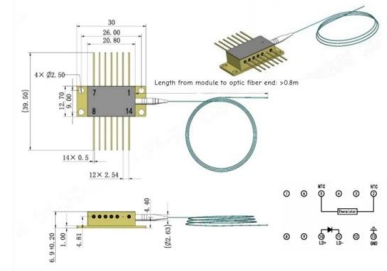

Find here Cable Trays, Metal Cable Trays manufacturers, suppliers & exporters in India. Get contact details & address of companies manufacturing and

[Contact Us](#)

Outline drawings
mm

Contact Us

For datasheets, pricing, or custom fiber access solutions, please visit:
<https://www.frindel.es>