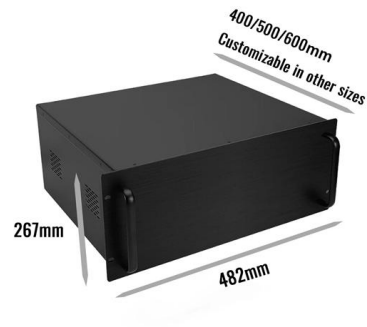

Connecting the Meter to the Breaker Box: A Guide to

Learn about the important wire connection between the meter and breaker box for electrical systems. Ensure a safe and efficient power distribution.

[Contact Us](#)

energy meter connection with distribution box #electrical

In this video, we'll show you how to connect an energy meter to a distribution board (DB) safely and efficiently.

[Contact Us](#)