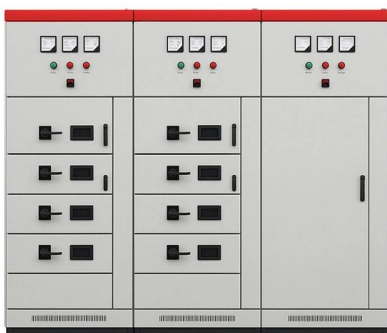

HOW TO install Hilti CFS-BL firestop blocks for cable tray

This video shows you how to install Hilti CFS-BL firestop blocks in a large opening featuring cable trays and how to re-penetrate when needed in line with UL standards.

[Contact Us](#)