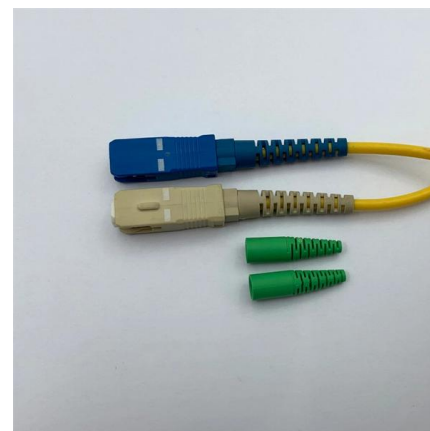

HOW TO install Hilti CFS-BL firestop blocks for cable tray

This video shows you how to install Hilti CFS-BL firestop blocks in a large opening featuring cable trays and how to re-penetrate when needed in line with UL standards.

[Contact Us](#)