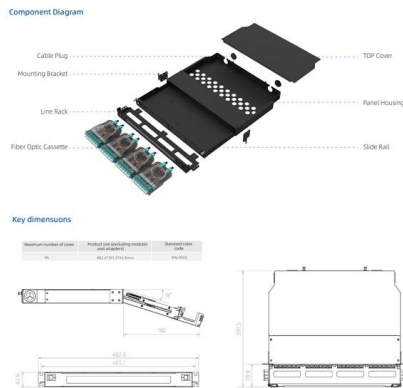

Cable Tray Technical Guide A practical guide to product selection and

A practical guide to product selection and installation This guide for engineers and installers has been developed by ABB as a practical reference regarding cable tray characteristics, installation, and

[Contact Us](#)

Best Practice Guide to Cable Ladder and Cable Tray Systems

Introduction This publication is intended as a practical guide for the proper and safe* installation of cable ladder systems, cable tray systems, channel support systems and associated supports.

[Contact Us](#)

Best practice guide to cable ladder and cable tray

The following recommendations are intended to be a practical

[Contact Us](#)