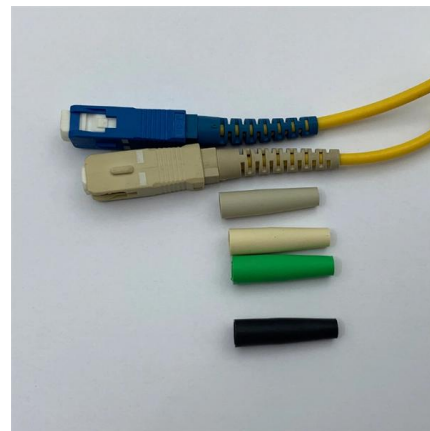

Contact Us

For datasheets, pricing, or custom fiber access solutions, please visit:
<https://www.frindel.es>