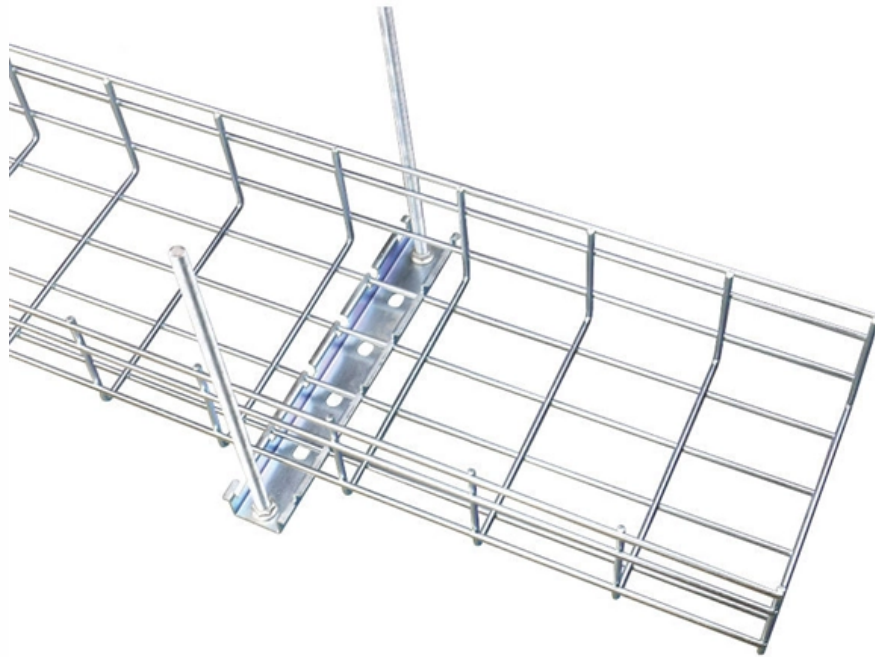

# **Installation of Zinc-Nickel Cable Trays in Lithuania**

## Installation of Zinc-Nickel Cable Trays in Lithuania

---

### Niedax Cable Tray

Powder Coated: Trays are pre-treated and powder coated as per IEC Standards. Alu Zinc + Magnesium: Trays with Zinc-Aluminium-Magnesium coating are ideal for multiple engineering applications where