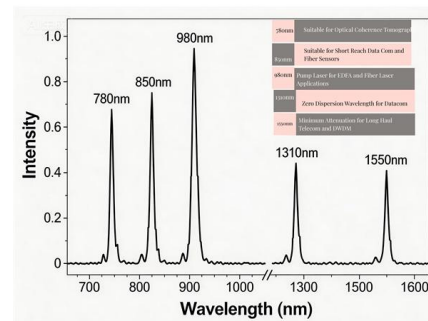

### Wire Mesh Cable Trays Technical Information Detailed,

Wire Mesh Cable Tray Installation Notice: Bends, Risers, T Junctions, Crosses and Reducers can be made from wire mesh cable tray straight sections flexibly in