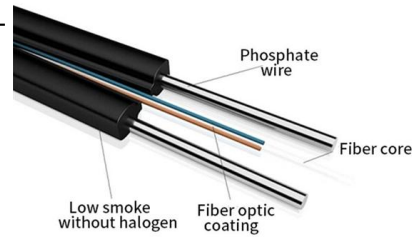

About SFP+

This unit can be inserted into the SFP+ port of routers or network devices to enable 10-Gigabit-capable Symmetric Passive Optical Network (XGS-PON) access, suitable for high-definition video

[Contact Us](#)

Installation of Fibre Optic Internet Cable, Data Point

Need LAN point installation, fibre optic cable installation, or data cabling in Singapore? We offer expert installation of fibre optic internet cables, data points,

[Contact Us](#)

Omada Complete Optical Networking Solution Built for

The Omada Optical Networking Solution delivers enterprise-grade gigabit passive optical networking.

[Contact Us](#)