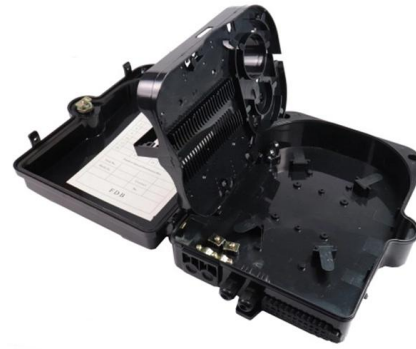

Lazada Singapore Offers Routers with Optical Fiber Port for High

Lazada Singapore offers a diverse range of routers with optical fiber port, catering to tech-savvy homes and small businesses seeking high-speed internet solutions. These routers support multi-gigabit

[Contact Us](#)

10GE SFP+ Optical Modules

Single-fiber bidirectional (BIDI) optical modules must be used in pairs. For example, SFP-10G-BXU1 must be used with SFP-10G-BXD1.

[Contact Us](#)