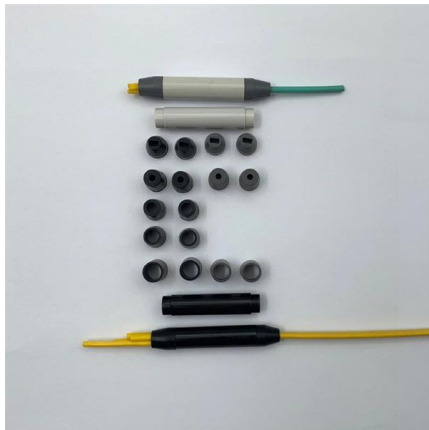

[Contact Us](#)

304 Stainless Steel Ladder Tray

C-Channel Swage Ladder tray systems are a cost effective alternative and allow for easy installation of cables by electricians as well as future access for adding or removing cable runs. All models are UL

[Contact Us](#)

**Cablofil CEFASS6 316L Stainless Steel Cable
Tray Base Coupler**

316L stainless steel base coupler for screwless longitudinal joining of wire mesh cable trays. Designed for high corrosion resistance and flexible horizontal alignment in demanding or hygienic installations.