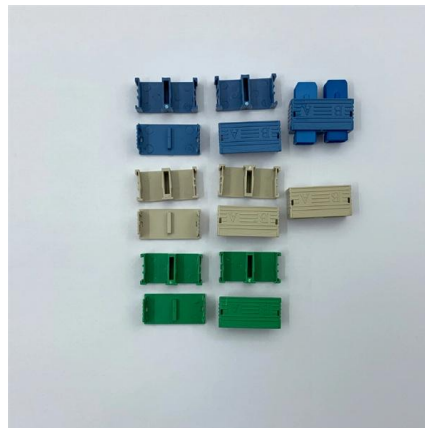

[Contact Us](#)

Guide to cable support systems

Widths of 8 and 15 millimetres enable flexible adjustment to different cable trays, cable ladders and cable volumes. With the help of the matching SBV tightening strap locks and 576 spring chuck, the

[Contact Us](#)

Cable trays

We offer a wide range of cable tray systems to support tubing, electrical cables and instrumentation. Our cable trays are produced in fit for purpose materials like

[Contact Us](#)

Cablofil CU300S6 316L Stainless Steel 300mm Cantilever Bracket

316L stainless steel 300 mm cantilever bracket for wall-mounted cable tray and ladder support. Rated to 1050 N for demanding, corrosive and outdoor installations.