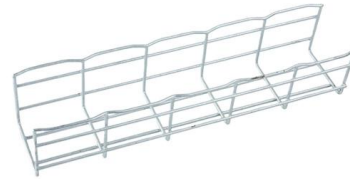

Vertical Joint Box/ Dome Type Splice Closure, Up to 144 Cores.

Product Description It protects fiber optic splices while providing fast and easy no-cost re-entry. It can be installed on aerial, in manholes, ducts and mounted on poles. The Closure provides reliable sealing