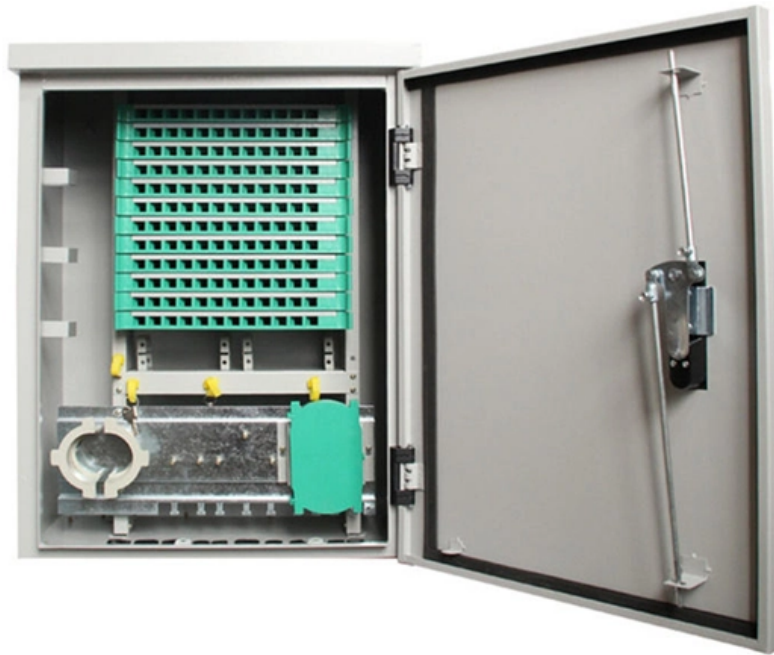

Installation Techniques and Prices for Concealed Electrical Boxes