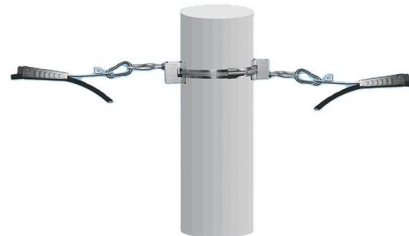

12 Types of Electrical Boxes and How to Choose

Learn about the many common types of wall and ceiling electrical boxes for switches, outlets, light fixtures, ceiling fans, and junction boxes.

[Contact Us](#)