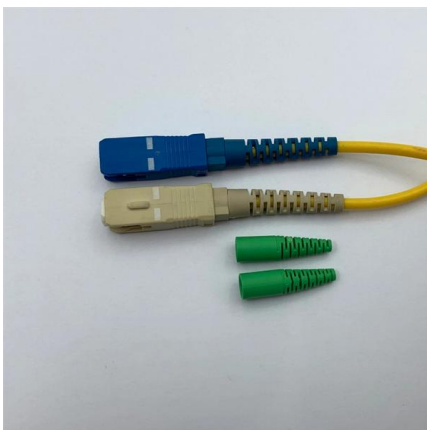

12 Types of Electrical Boxes and How to Choose

Learn about the many common types of wall and ceiling electrical boxes for switches, outlets, light fixtures, ceiling fans, and junction boxes.

[Contact Us](#)