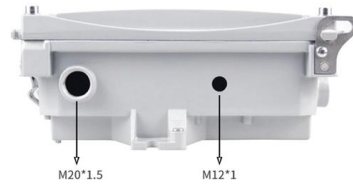

Configuration Guide for Cisco NCS 4000 Series

OTN and DWDM Configuration Guide for Cisco NCS 4000 Series -Configure the OTN Cards

[Contact Us](#)

PL-2000M 200G Muxponder/Transponder

The PL-2000M is an advanced 200G multi-protocol multi-rate solution for building high capacity optical transport networks. This 1U platform with flexible architecture enables the same device to be used in

[Contact Us](#)

OTN in Telecommunications: A Comprehensive Guide

OTN plays a critical role in modern telecommunications networks, providing a high-speed, reliable, and scalable infrastructure for data transmission. Some of the key benefits of OTN include:

[Contact Us](#)