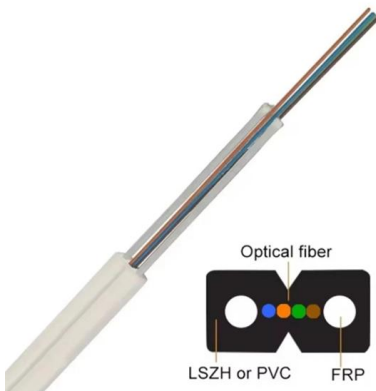

RUT200 4G Wi-Fi Router

RUT200 is a compact industrial cellular router that provides reliable, mission-critical connectivity in rigorous conditions common in industries like automation,

[Contact Us](#)