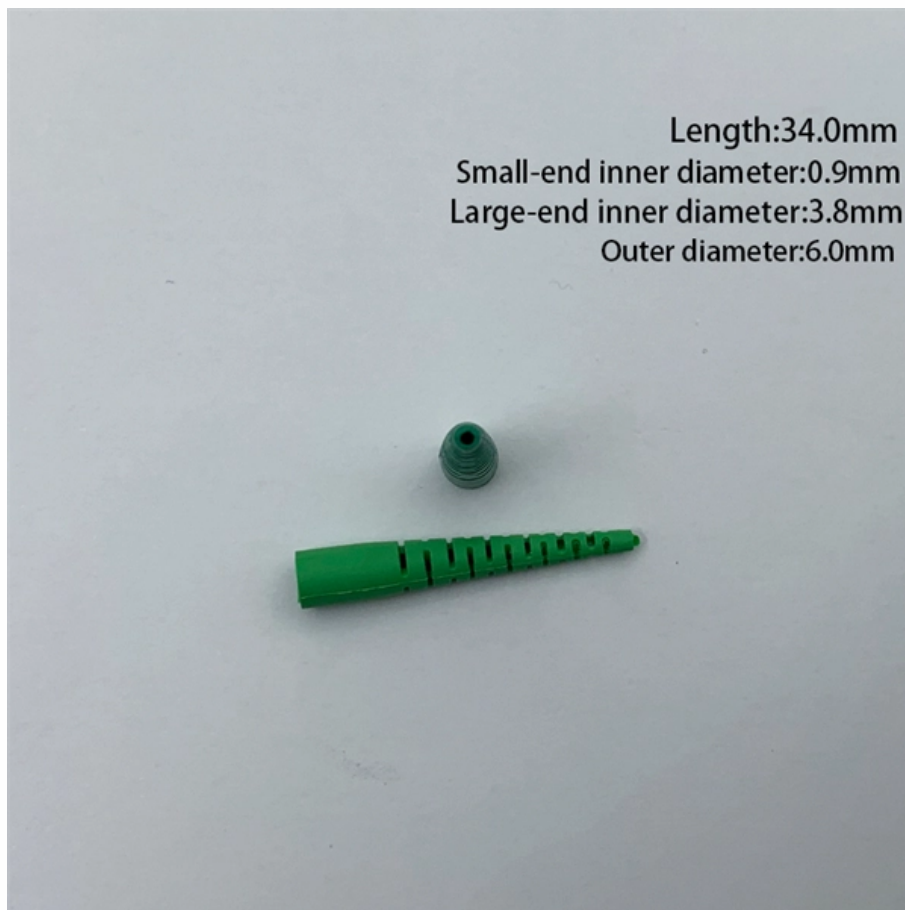

Inquire about 6-core fiber distribution box

Overview

The fiber optic distribution box accommodates up to 6 core fibers and supports outdoor applications within FTTH network system. The entry size of the drop cable is perfectly designed to accommodate 2x3 millimeters. 6 Cores Fiber Distribution Box FDB-106B IP-55 SC Connector PLC Splitter Fiber Distribution box (FDB), known as optical Distribution box (ODB) as well, is a compact fiber management product of small size. Copyright 2024 FOCC All trademarks, products, and company names mentioned are the property of.

Inquire about 6-core fiber distribution box

FDB-6A 6 Cores FTTH Distribution Box , High Capacity Fiber

FDB-6A 6 Cores FTTH Distribution Box delivers high-capacity fiber management with 6 SC adapters. IP54 rated, supports 1x4/1x6/1x8 PLC splitters. Ideal for multi-user FTTH deployments.

[Contact Us](#)

6 Core Fiber Distribution Box Fiber Optic Terminal Box FTTH CTO

This terminal box terminates up to 12-24 fiber optic cables, offers spaces for splitters and up to 12-24 fusions, allocates 6 x SC Duplex adapters or 6 xLC Quad adapters and working under both indoor