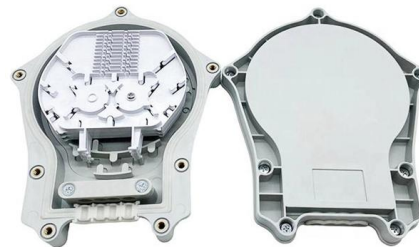

F2H-FTB-6-A Fiber Termination Box-6 Cores-FDB Fiber Optic Distribution

Grandway F2H-FTB-6-A Fiber Termination Box-6 Cores provides protection for direct connection, branch and continual connection for various kinds of cables. Reliable mechanical sealing

[Contact Us](#)

Gcabling 8 Core Fiber Optic Box IP65 Indoor Outdoor

Gcabling is a leading ftth box manufacturer & supplier. We can manufacture and supply a wide range of fiber terminal boxes with 20+ years of experience.

[Contact Us](#)

HTB8004 6-Port Fiber Distribution Box - FTTH Wall

HTB8004 is a compact 6-port fiber distribution box for FTTH and telecom networks, supporting termination, splicing, and organized cable routing

[Contact Us](#)