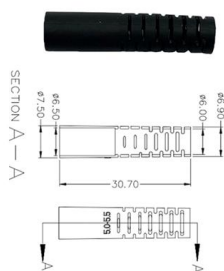

PNGKNYOCN 6 Core FTTH Fiber Distribution Box

The 6-core optical fiber distribution box is used for the fusion splicing, splitting, wiring transmission and other functions of the optical transmission terminal.

[Contact Us](#)

TFX-03B 6 Core Fiber Optic Distribution Box

TFX-03B 6 Core Fiber Optic Distribution Box TFX-03B is used as a termination point for the feeder cable to connect with drop cable in FTTH communication network

[Contact Us](#)

Fiber Distribution Box - 6 Core - Tech Startup

6 Core fiber distribution box is able to hold up to 6 subscribers. It is used as a termination point for the feeder cable to connect with drop cable in FTTH network

[Contact Us](#)

Nesgen-RS 6 CORE FTTH Fiber Optic Distribution Box, ABS

Buy Nesgen-RS 6 CORE FTTH Fiber Optic Distribution Box, ABS Outdoor FTTH Terminal Box Metal Electrical Box for Rs. online. Nesgen-RS 6 CORE FTTH Fiber Optic Distribution Box, ABS Outdoor

[Contact Us](#)