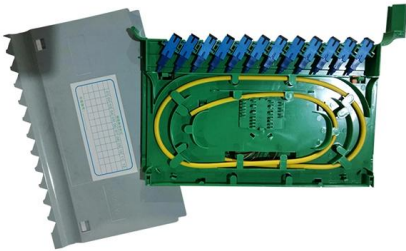

Durable 6-Core Fiber Optic Distribution Box with IP55 Rating and Lock

Product Description The FDB-6K Fiber Distribution Box provides a durable and compact solution for fiber management in FTTH deployments. With a capacity for 6 fiber splices and 6 SC or

[Contact Us](#)