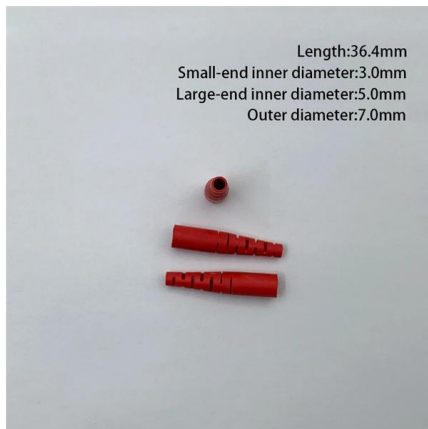

E-LINE E-BOX: Socket Combination Box , EAE Electric

Combination and distribution boxes, which can be offered either empty or equipped, are preferred for creating flexible, robust, and reliable electrical infrastructures in

[Contact Us](#)