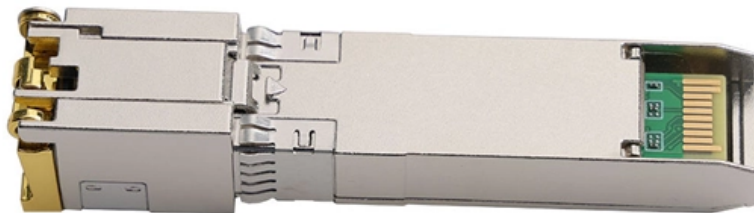

Industrial Ethernet Outdoor Integrated Power Cabinet Intelligent Overseas Warehouse

Overview

This is indoor/outdoor PoE Switch Cabinet with 10-Port industrial switch, Optical Fiber Tray, power supply, Surge Protector, Air Breaker and a Smart Fan, all in a single secure cabinet enclosure. The eMIMO architecture supports multiple input (grid, PV, genset) and output (12/24/48/57 V DC, 24/36/220 V AC) modes, integrating multiple energy sources into one. Intelligent power generation: intelligent peak shaving without grid reconstruction. Wide range of working environment temperature, high protection level and other technologies, it. CONSNANT IP65 Outdoor Integrated Power Supply Cabinets: Tailor-made for South American Grid Reliability Internal power equipment configuration: CNI330-15KVA industrial-grade UPS with built-in 70A nickel-cadmium battery charger, 1000W air conditioner.

Industrial Ethernet Outdoor Integrated Power Cabinet Intelligent Ov

Outdoor Intelligent Thermostatic Power Cabinet

The Outdoor Intelligent Thermostatic Power Cabinet is a specialized electrical enclosure engineered for harsh outdoor power distribution scenarios, including remote communication base stations,

Grid Cable for marine and offshore applications

Outdoor IP68 Weatherproof Enclosure with 350W Power

This durable, outdoor network enclosure comes with a power supply that provides up to 350W (55V DC, 6.3A) of power to industrial equipment, such as PoE switches,