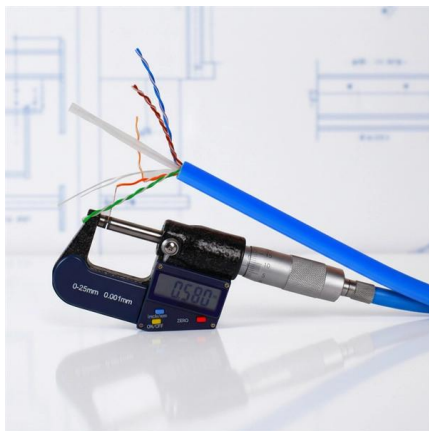

Industrial Ethernet Switches

Westermo industrial Ethernet switches are designed to deliver reliable and secure communication in harsh and demanding environments. Our industrial Ethernet

[Contact Us](#)

professional Outdoor Integrated Power Cabinet custom,oem Outdoor

Consnant is a professional Outdoor Integrated Power Cabinet manufacturer,100% factory price, customizable. Get a free quote now!

[Contact Us](#)