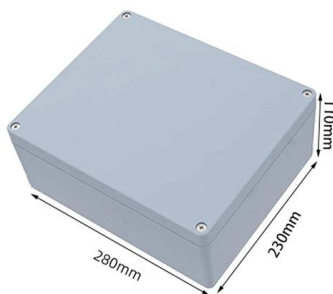

Electrical Distribution Boxes for Power Distribution , Wieland

From decentralized energy, signal and data distribution to distribution boxes for smart buildings, we offer the right solution. We mount any electronics in the manifolds! All options are open here, and the

[Contact Us](#)

Circuit Breaker Distribution Box Electrical, Outdoor

Insulation Design This distribution box is Made of high quality plastic material, durable and sturdy.This distribution box is designed for 5/8/12/15/18/24 ways