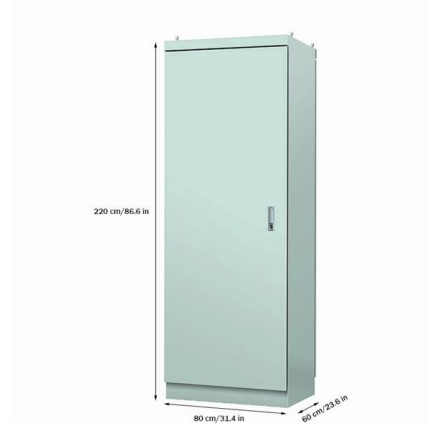

Data Sheet: Indoor Distribution Boxes Family

The boxes come in various dimensions and are designed for wall mounting in dry, indoor areas. The boxes can be outfitted with overvoltage protection up to a maximum height of 33mm above the

[Contact Us](#)

The Best Solution to Install Components Inside The

The trickiest part of installing inner components of a distribution box is that the components' heights are irregular. E-Abel's flexible mounting bracket can

[Contact Us](#)

Contact Us

For datasheets, pricing, or custom fiber access solutions, please visit:
<https://www.frindel.es>