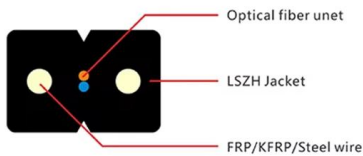

2.5G 12-port L3 managed industrial bt PoE switch

L3 managed industrial bt PoE switch with 8*10/100/1000/2500M RJ45 ports and 4*1/10G uplink SFP+ fiber ports. Port 1-8 can support IEEE802.3af/at/bt PoE standard. It can support dual DC redundant

[Contact Us](#)