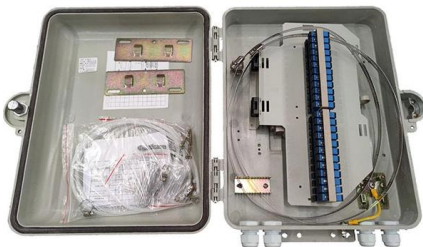

Ethernet Switches

Moxa provides a wide range of industrial Ethernet switches that feature industrial-grade reliability, network redundancy, strengthened security, easy management,

[Contact Us](#)