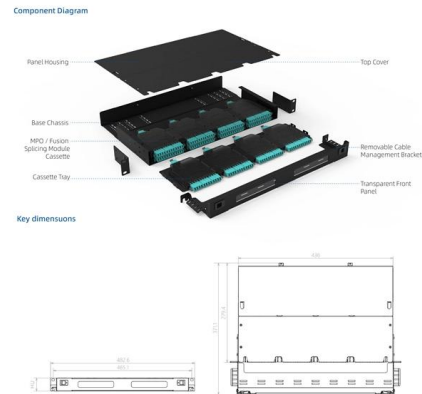

Cable Tray In Indonesia

Galvanized Cable Tray As part of our excellent Cable Tray Range, we are proud to offer super strong Galvanized Cable Trays. These specially tailored Galvanized Cable Trays are manufactured using

[Contact Us](#)