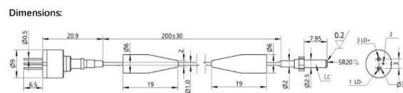

They modulate the amplitude and phase of the laser by applying voltage to semiconductor materials, enabling high-speed optical modulation. EML

[Contact Us](#)

Iceland

Location Title: Lysir Category: Products: Business Classification: Country: Iceland Address Line 1: Hringhella 9 Address Line 2: 221 Hafnarfjörður Postal Code: Phone No: +354 519 3140 Fax: