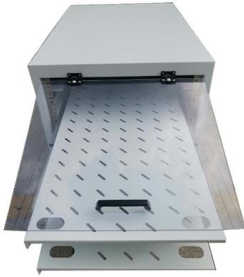

Industrial IP65 Distribution Boxes , Solera

Solera's IP65 industrial distribution boxes provide robust and secure solutions for various applications. Available in configurations ranging from 3 to 48 elements.

[Contact Us](#)

OEM / ODM Stainless Steel IP65 Wall Mounting

Our company is professional Stainless Steel IP65 Wall Mounting Distribution Control Panel Boxes supplier and manufacturer, we can supply high-quality IP65

[Contact Us](#)

Weatherproof Stainless Steel Distribution Box IP-Rated

Designed with IP65 waterproof rating, it effectively resists rain, dust and humidity, suitable for open-air installation in various outdoor industrial areas. Equipped with explosion-proof sealing structure, it can

[Contact Us](#)

IDE Electric

TH35x7,5 symmetrical rail in enclosures with one row of modules and a compact frame in enclosures with two or more rows of modules. They are supplied assembled in all references.

[Contact Us](#)