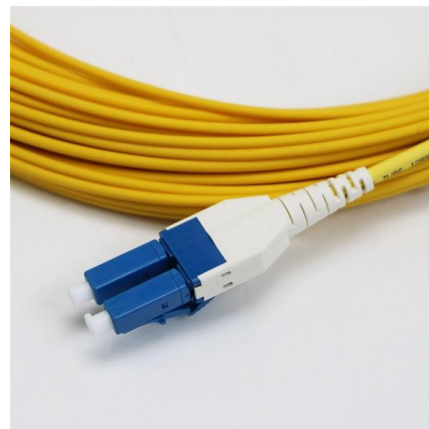

Junction Boxes

Find here Junction Boxes, Junction Box Enclosure manufacturers, suppliers & exporters in India. Get contact details & address of companies

[Contact Us](#)