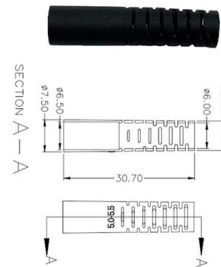

Proscend P180T Overheating in switch

Well, to no surprise to anyone, I have 2 Proscend P180T modules that were overheating in a passively cooled CRS309-1G-8S+ that isn't even in air conditioning. Not wanting to give up, I

[Contact Us](#)