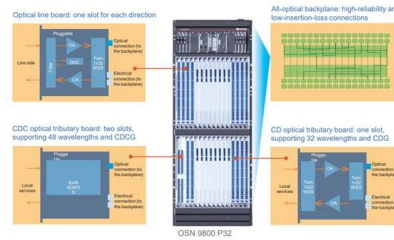

Ignition Switch w/ Keys, Fits Air Cooled VW Ghia Bug Type 1 1958-67

IGNITION SWITCH WITH KEYS This switch includes keys and is a direct replacement for Volkswagen air-cooled vehicles. It fits Type 1 Beetle (Bug) models from 1958 to 1967 and Karmann Ghia models

[Contact Us](#)