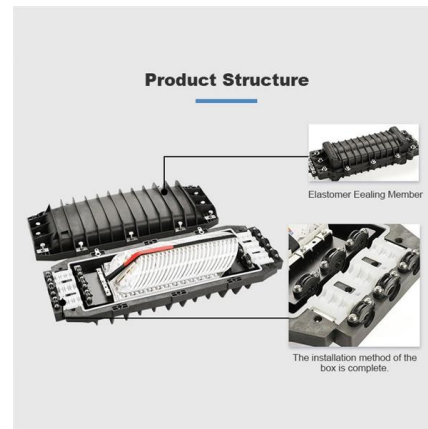

Cable management solutions , Huijue Group E-Site

When cable management trays are missing, what happens to productivity in data centers? Studies show technicians waste 19% of their time tracing misplaced cables - equivalent to $42,000 annual loss per

[Contact Us](#)