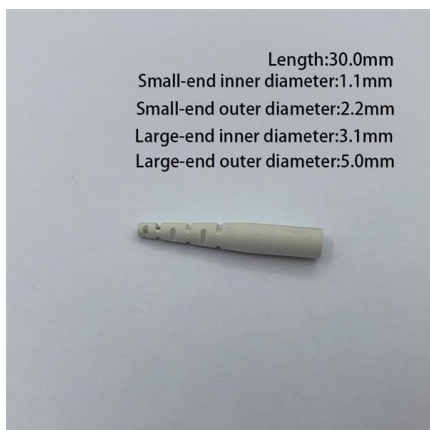

Six-port optical switch for cluster-mesh photonic network-on-chip

In this paper we demonstrate a non-blocking six-port optical switch for cluster-mesh photonic network-on-chip. The architecture is constructed by substituting three optical switching units

[Contact Us](#)