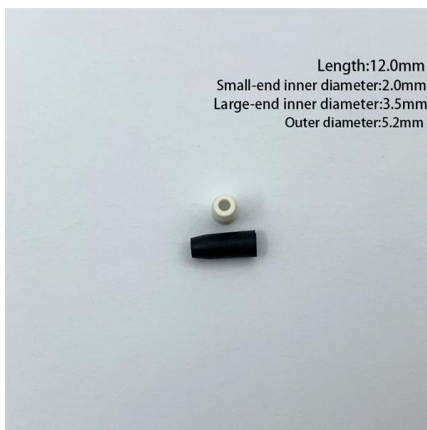

[Contact Us](#)

High-speed 2 × 2 silicon-based electro-optic switch with

Abstract A 2 × 2 electro-optic switch is experimentally demonstrated using the optical structure of a Mach-Zehnder interferometer (MZI) based on a submicron rib waveguide and the