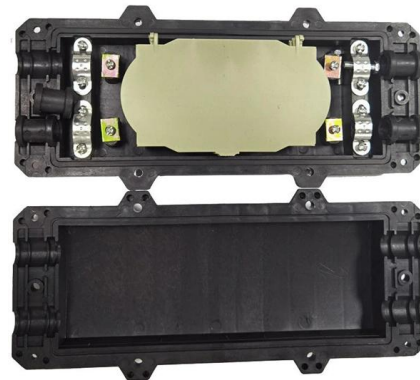

Surface Mounted MCB Distribution Box - Safe Circuit

This surface mounted MCB distribution box offers a space-saving and safe solution for residential circuit protection. Designed for easy wall mounting, it

[Contact Us](#)

Royu Surface Mounted Type Thermoplastic distribution Box

Royu Surface Mounted Type Thermoplastic distribution Box Polycarbonate (Door and Panel) ABS Material(Body) item Code RDB-4S RDB-6S RDB-8S RDB-12S

[Contact Us](#)

Understanding Distribution Boxes: A Comprehensive Guide

A distribution box, also known as a power distribution box or electrical distribution box, is used to distribute electrical power safely to multiple

[Contact Us](#)