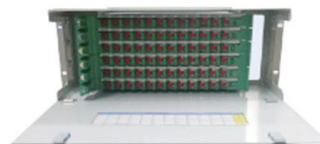

Huijue HJ-501 Low Voltage Power Distribution Box

The HJ-501 Low Voltage Distribution Box by Huijue is a durable, customizable, and safety-certified enclosure designed for reliable power distribution in both indoor and outdoor environments.

[Contact Us](#)