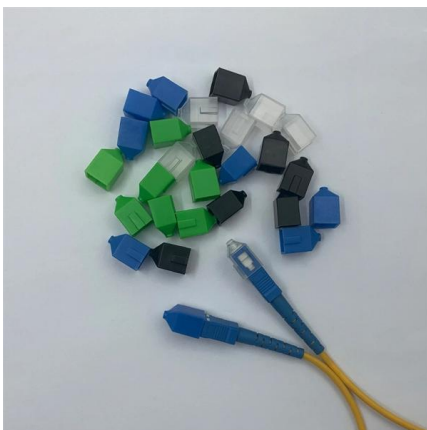

Huijue HJ-501 Low Voltage Power Distribution Box

The HJ-501 Low Voltage Distribution Box by Huijue is a durable, customizable, and safety-certified enclosure designed for reliable power distribution in both indoor and outdoor environments.

[Contact Us](#)