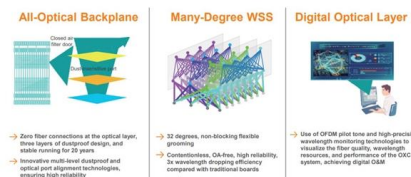

Types of Optical Modules

They are used for small-capacity, short-distance transmission. Wavelength division multiplexing modules differ from other optical modules in center wavelengths. A common optical module has a center

[Contact Us](#)

Reverse POE Switch 4SC 4RJ45 100M Fiber Optic Media Converter

Reverse POE Switch 3SC 3RJ45 100M Fiber Optic