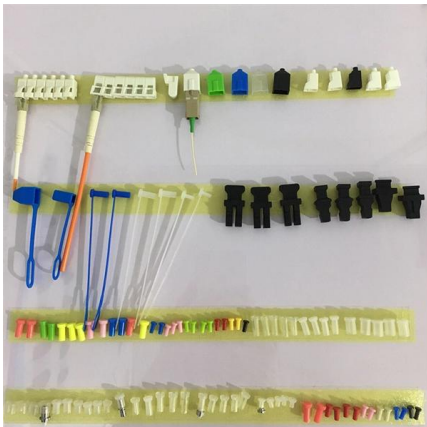

CloudEngine S5731-H Series Switches , Huawei Enterprise

Exclusive optical-electrical Power over Ethernet (PoE) technology, 300 m ultra-long-distance PoE++ power supply, three times the industry standard. Managing up to

[Contact Us](#)