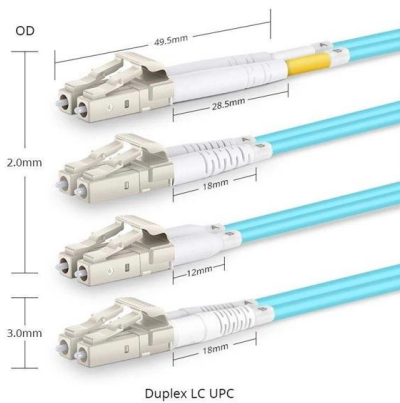

ES5D00X4SA00 (4-Port GE SFP/10GE SFP+ Front Optical Interface

ES5D00X4SA00 (4-Port GE SFP/10GE SFP+ Front Optical Interface Card) Version Mapping Table 9-37 lists the mapping between the ES5D00X4SA00 card and software versions.

[Contact Us](#)