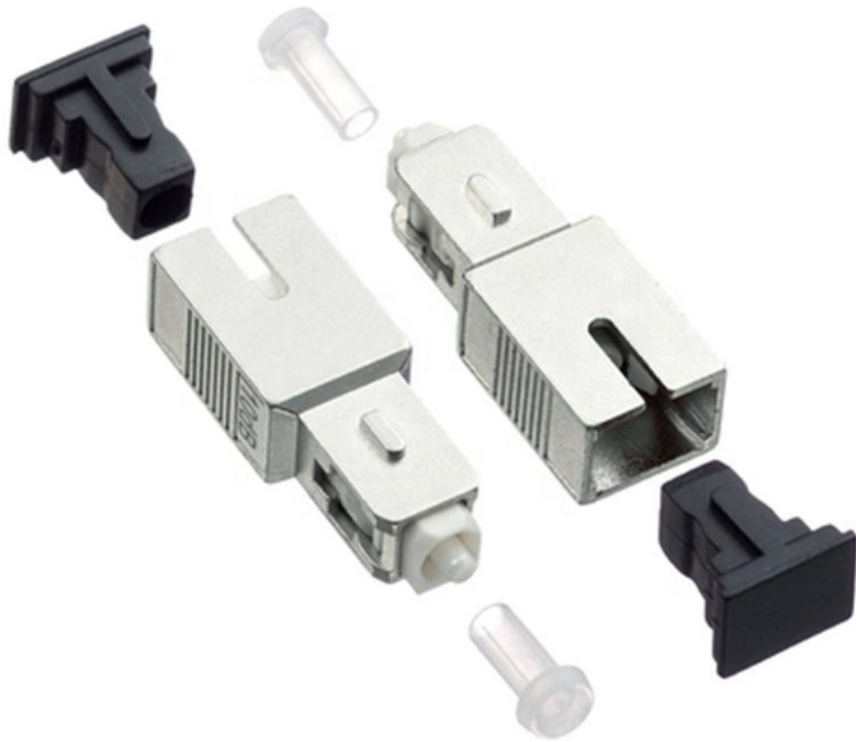

# Huijue Dual-Port Optical Module

### **ES5D00X2SA00 (2-Port GE SFP/10GE SFP+ Front Optical Interface Card**

The ES5D00X2SA00 provides two 10GE optical ports (GE/10GE auto-sensing) respectively to transmit and receive Ethernet service data at 1 Gbit/s or 10 Gbit/s. Table 9-34 describes attributes of an SFP+