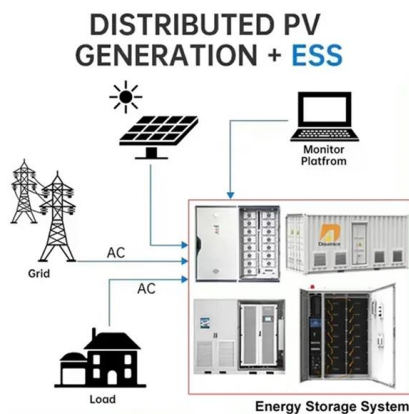

131 Huijue Busbar Cable Tray Prices jobs in United States

Today's top 131 Huijue Busbar Cable Tray Prices jobs in United States. Leverage your professional network, and get hired. New Huijue Busbar Cable Tray Prices jobs added daily.

[Contact Us](#)