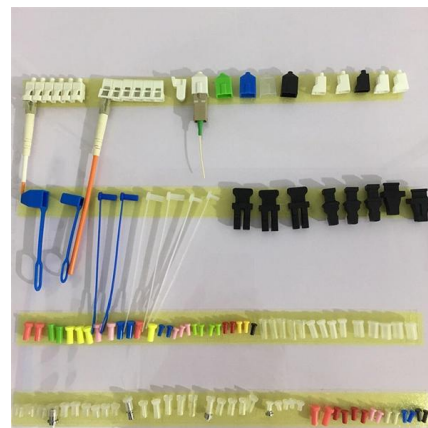

Cable Tray Size Calculation Guide , PDF , Length

It calculates the total diameter, weight, and width of the cables and then determines if two example cable tray sizes (300x100mm and 600x100mm) would be suitable

[Contact Us](#)

Cable Tray Size Guide: How to Choose the Right Dimensions

Complete cable tray sizing guide with standard size chart, NEC calculation methods, and real engineering examples. Learn how to select the right cable tray dimensions for your project.

[Contact Us](#)

Cable Tray Size Chart and Selection Guide

Cable tray width represents the inside measurement between the longitudinal side rails and is the primary dimension that determines cable capacity. Standard electrical cable tray

[Contact Us](#)

Cable Tray Size Calculation for Project Engineers

Cable trays are essential for organizing and supporting electrical and communication cables, as well as assuring safe installations. Choosing the

[Contact Us](#)