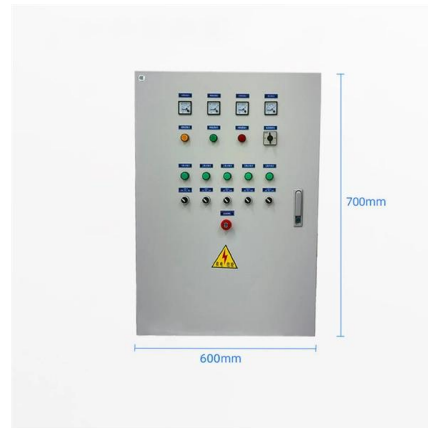

4/6/8/10 W 9xx nm FTTx Uncooled Multimode Pump

The Lumentum 4900 Series uncooled multimode pump modules simplify next-generation, high-power erbium doped fiber amplifier (EDFA) designs

[Contact Us](#)

Battery Module 4K Pack Soluna , Huijue I&C Energy Storage Solutions

Powering Tomorrow's Energy Demands, Today As global renewable energy adoption accelerates--especially in markets like Germany, where solar capacity grew by 14% last year--the