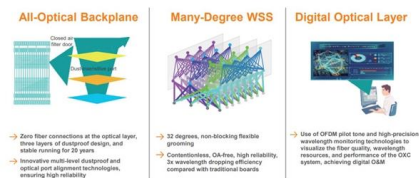

Connecting Second-Generation Hybrid Cable

Connecting Second-Generation Hybrid Cable Context For details related to precautions for using the second-generation hybrid cable (hybrid cable 2.0), see Assembling Second-Generation Hybrid

[Contact Us](#)